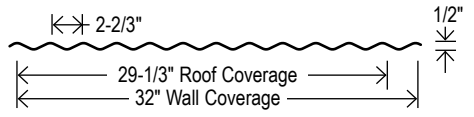

Strata Rib®

TRIM & FLASHING COLOR KEY:

Nor-Clad®

TRIM & FLASHING COLOR KEY:

Delta Rib™ III

TRIM & FLASHING COLOR KEY:

Delta Rib™

TRIM & FLASHING COLOR KEY:

2 1/2" Corrugated

TRIM & FLASHING COLOR KEY:

Wider panel only available in 26ga ZINCALUME® Plus and 29ga Natural Rust

Nu-Wave® Corrugated

TRIM & FLASHING COLOR KEY:

24ga and 22ga in Dura Tech™ 5000. (Colors not shown — see ascbp.com for color chart) Additional lead times and freight charges apply

PBR Panel

TRIM & FLASHING COLOR KEY:

Skyline Roofing®

TRIM & FLASHING COLOR KEY:

Design Span® hp

TRIM & FLASHING COLOR KEY:

24ga and 22ga in Dura Tech™ 5000. (Colors not shown — see ascbp.com for color chart) Additional lead times and freight charges apply

R1 Universal Ridge	R3 Standard Ridge	R4 Residential Ridge	R2 Vented Ridge	C1 7/8" C-Metal	V1 W-Valley	V2 Residential Valley

B1 Base Trim	E1 Eave	E2 Eave	E3 Eave	E4 Eave	E5 Eave	ER1 Residential 3" Eave	ER2 Residential 4" Eave

G1 Gable	G3 Gable	G4 Residential Gable	PF2 Peak Flashing	OC1 4" x 4" Outside Corner	OC2 Universal Outside Corner	IC1 4" x 4" Inside Corner

IC2 Universal Inside Corner	SW1 Universal Sidewall	SW2 Residential Sidewall	EW1 Universal Endwall	EW2 Residential Endwall	PB3 Pitch Break (High-Low)	PB4 Pitch Break (Low-High)

R16 Hip/Ridge	R18 Narrow Ridge	R17 Vented Ridge	Z16 Perforated Zee	Z17 Solid Zee Closure	G16 Narrow Gable	G17 Standard Gable

G18 Chalet Gable	V16 Valley	E16 Narrow Eave	E17 Wide Eave	E18 Snow Eave	E19 Notched Eave	TR16 Transition (High-Low)

TR17 Transition (Low-High)	SW16 Sidewall	SW17 Sidewall	SW18 Sidewall	EW16 Endwall	EW17 Vented Endwall	B16 Base Trim	PF16 Peak Flashing

L41 Closure	OL41 Offset Cleat	AL41 Angle Cleat	ZL41 "Z" Clip	Z41 "Z" Closure	R41 Ridge	R42 Vented Ridge