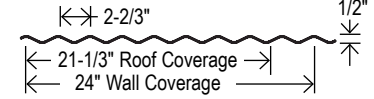

2 1/2" Corrugated

TRIM & FLASHING COLOR KEY:

Wider panel only available in 26ga ZINCALUME® Plus and 29ga Natural Rust