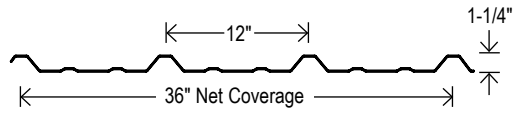

PBR Panel

TRIM & FLASHING COLOR KEY: