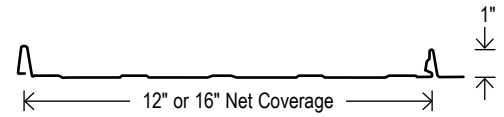

Skyline Roofing®

TRIM & FLASHING COLOR KEY: