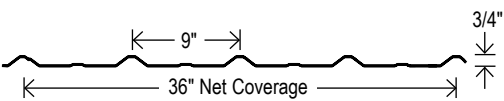

Delta Rib™ III

TRIM & FLASHING COLOR KEY: