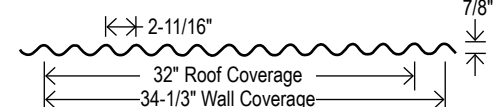

Strata Rib®

TRIM & FLASHING COLOR KEY:

Nor-Clad®

TRIM & FLASHING COLOR KEY:

Delta Rib™ III

TRIM & FLASHING COLOR KEY:

Delta Rib™

TRIM & FLASHING COLOR KEY:

2 1/2" Corrugated

TRIM & FLASHING COLOR KEY:

Wider panel only available in 26ga ZINCALUME® Plus and 29ga Natural Rust

Nu-Wave® Corrugated

TRIM & FLASHING COLOR KEY:

24ga and 22ga in Dura Tech™ 5000. (Colors not shown — see ascbp.com for color chart) Additional lead times and freight charges apply

PBR Panel

TRIM & FLASHING COLOR KEY:

Skyline Roofing®

TRIM & FLASHING COLOR KEY:

Design Span® hp

TRIM & FLASHING COLOR KEY:

24ga and 22ga in Dura Tech™ 5000. (Colors not shown — see ascbp.com for color chart) Additional lead times and freight charges apply

R1 Universal Ridge	R3 Standard Ridge	R4 Residential Ridge	R2 Vented Ridge	C1 7/8" C-Metal	V1 W-Valley	V2 Residential Valley

B1 Base Trim	E1 Eave	E2 Eave	E3 Eave	E4 Eave	E5 Eave	ER1 Residential 3" Eave	ER2 Residential 4" Eave

G1 Gable	G3 Gable	G4 Residential Gable	PF2 Peak Flashing	OC1 4" x 4" Outside Corner	OC2 Universal Outside Corner	IC1 4" x 4" Inside Corner

IC2 Universal Inside Corner	SW1 Universal Sidewall	SW2 Residential Sidewall	EW1 Universal Endwall	EW2 Residential Endwall	PB3 Pitch Break (High-Low)	PB4 Pitch Break (Low-High)

R16 Hip/Ridge	R18 Narrow Ridge	R17 Vented Ridge	Z16 Perforated Zee	Z17 Solid Zee Closure	G16 Narrow Gable	G17 Standard Gable

G18 Chalet Gable	V16 Valley	E16 Narrow Eave	E17 Wide Eave	E18 Snow Eave	E19 Notched Eave	TR16 Transition (High-Low)

TR17 Transition (Low-High)	SW16 Sidewall	SW17 Sidewall	SW18 Sidewall	EW16 Endwall	EW17 Vented Endwall	B16 Base Trim	PF16 Peak Flashing

L41 Closure	OL41 Offset Cleat	AL41 Angle Cleat	ZL41 "Z" Clip	Z41 "Z" Closure	R41 Ridge	R42 Vented Ridge