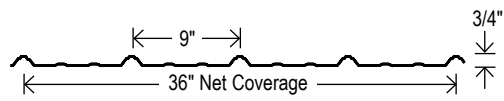

Strata Rib®

TRIM & FLASHING COLOR KEY: