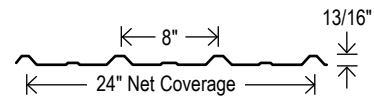

Delta Rib™

TRIM & FLASHING COLOR KEY: