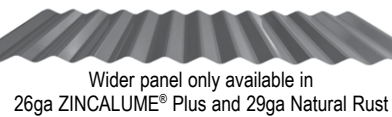

2 1/2" Corrugated

TRIM & FLASHING COLOR KEY:

Wider panel only available in 26ga ZINCALUME® Plus and 29ga Natural Rust