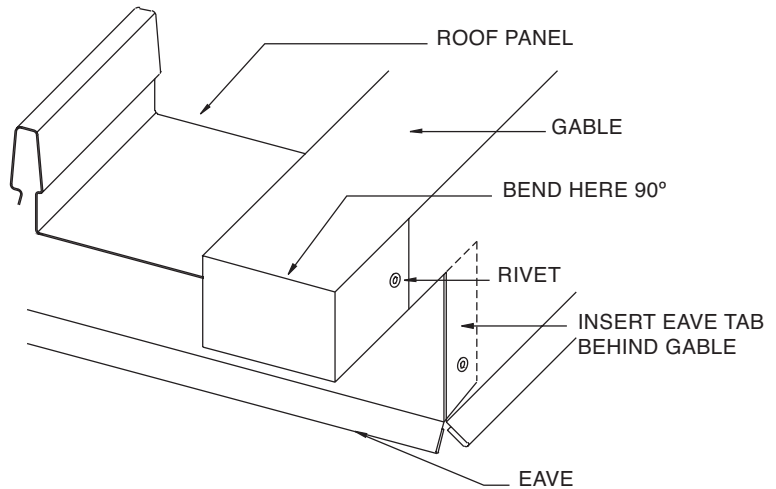

Gable Flashing Preparation at Eave

Step One

Step Two

Step Three

Roof Pitch	Dimension
3:12	3 3/4"
4:12	3 7/16"
5:12	3 1/16"
6:12	2 3/4"
7:12	2 1/2"
12:12	0"