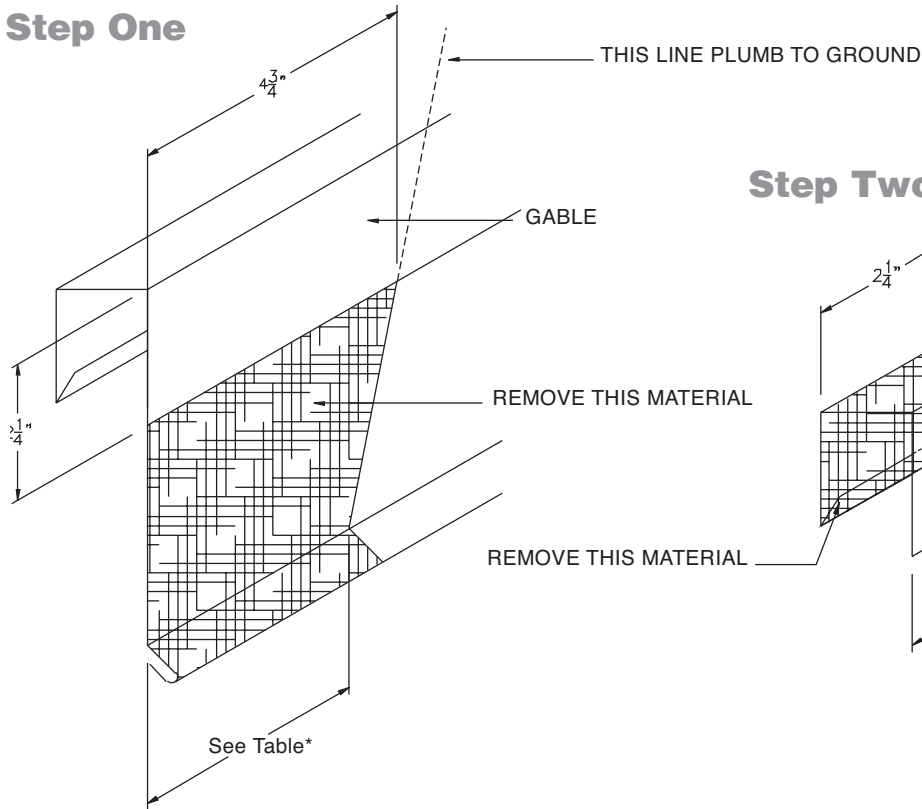

Gable Flashing Preparation at Eave

Step One

Step Two

Step Three

Roof Pitch	Dimension
3:12	3 3/4"
4:12	3 7/16"
5:12	3 1/16"
6:12	2 3/4"
7:12	2 1/2"
12:12	0"