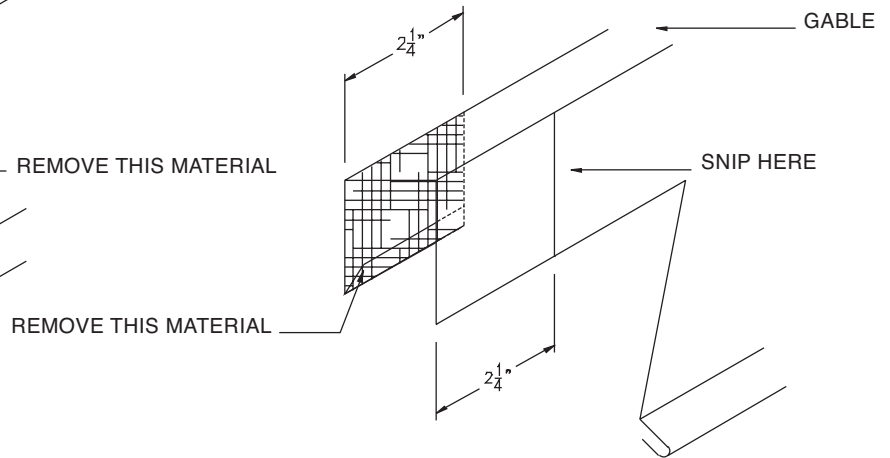

Gable Flashing Preparation at Eave

Step One

Step Two

Step Three

Roof Pitch	Dimension
3:12	3 3/4"
4:12	3 7/16"
5:12	3 1/16"
6:12	2 3/4"
7:12	2 1/2"
12:12	0"