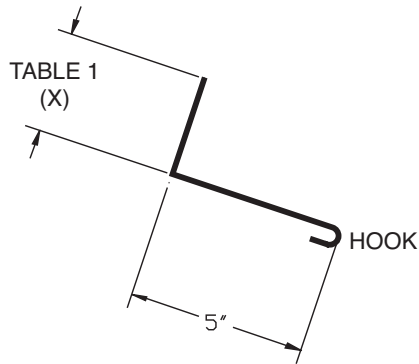

Skylight/Chimney Flashing (Downhill)

SK42

Z41

RG16

Table #1	
X	Curb Height
2 1/4"	4"
4 1/4"	6"
6 1/4"	8"
8 1/4"	10"

Note: For chimney installation use a Reglet and Anchors.