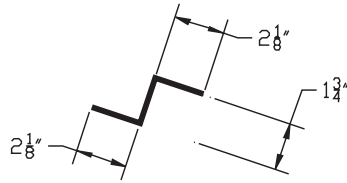

Skylight/Chimney Flashing (Downhill)

SK42

Z41

RG16

Table #1	
X	Curb Height
2 1/4"	4"
4 1/4"	6"
6 1/4"	8"
8 1/4"	10"

Note: For chimney installation use a Reglet and Anchors.