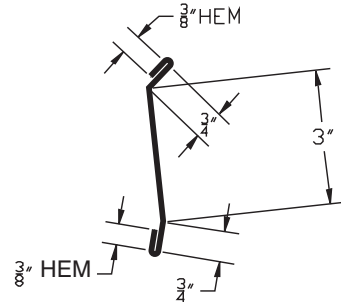

Skylight/Chimney Flashing (Downhill)

SK42

Z41

RG16

Table #1	
X	Curb Height
2 1/4"	4"
4 1/4"	6"
6 1/4"	8"
8 1/4"	10"

Note: For chimney installation use a Reglet and Anchors.