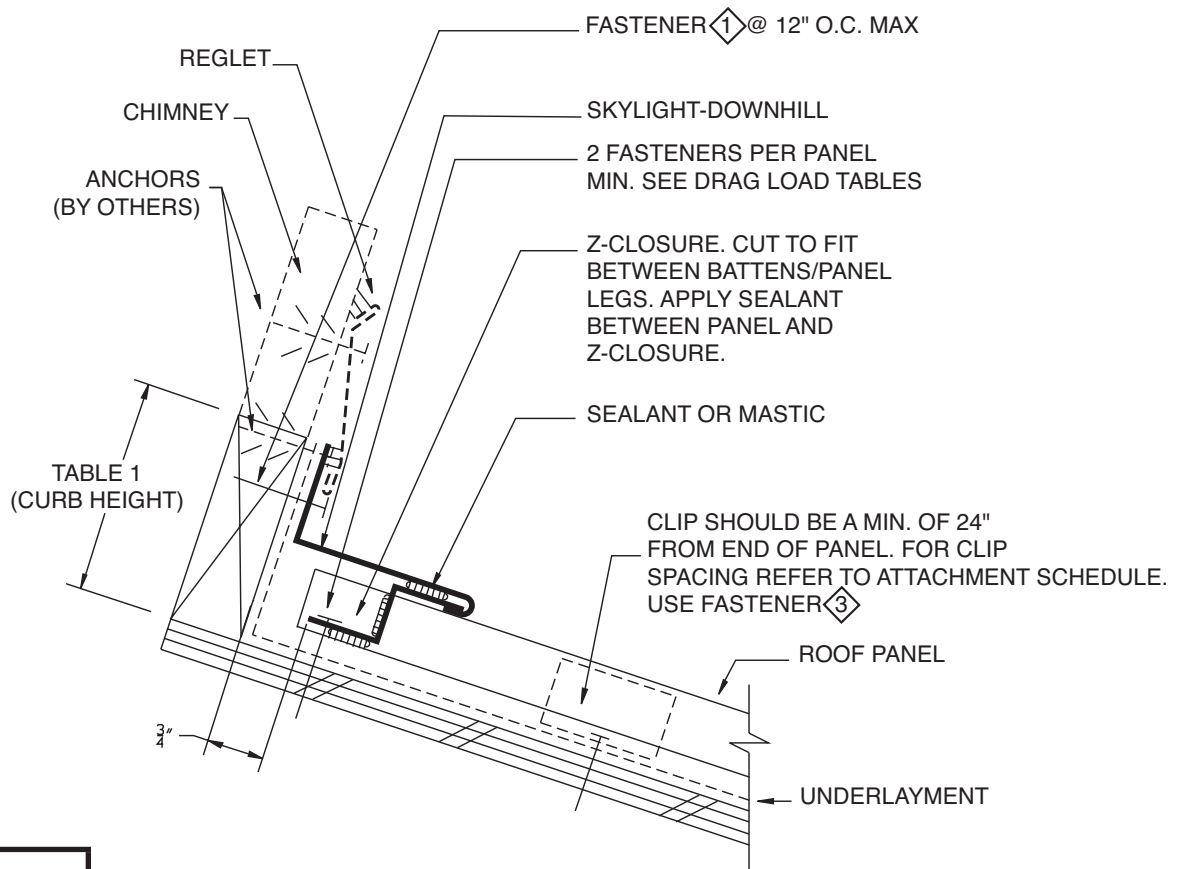

Skylight/Chimney Flashing (Downhill)

SK42

Z41

RG16

Table #1	
X	Curb Height
2 1/4"	4"
4 1/4"	6"
6 1/4"	8"
8 1/4"	10"

Note: For chimney installation use a Reglet and Anchors.