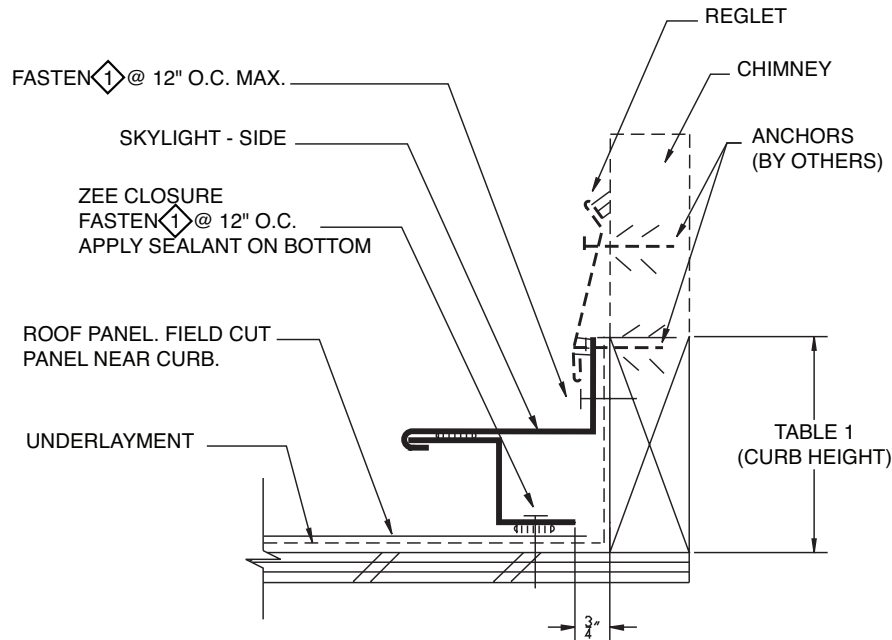

Skylight/Chimney Flashing (Side)

Table #1	
X	Curb Height
2 1/4"	4"
4 1/4"	6"
6 1/4"	8"
8 1/4"	10"

Note: For chimney installation use a Reglet and Anchors.