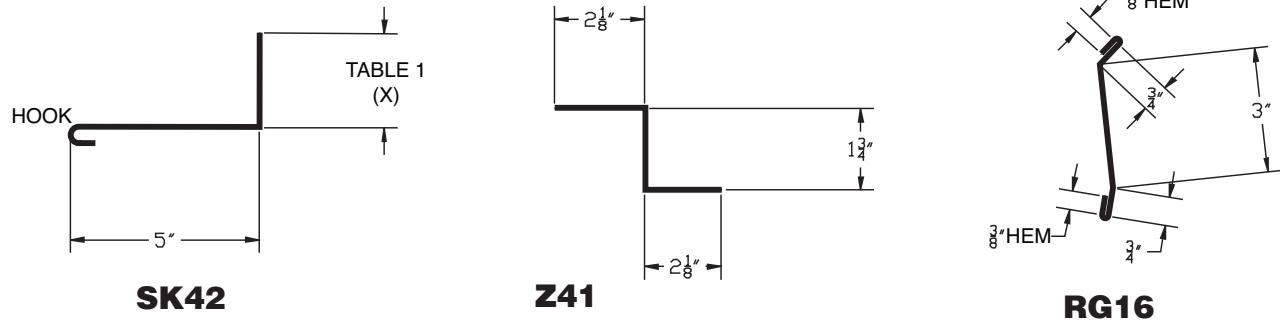

Skylight/Chimney Flashing (Side)

Table #1	
X	Curb Height
2 1/4"	4"
4 1/4"	6"
6 1/4"	8"
8 1/4"	10"

Note: For chimney installation use a Reglet and Anchors.