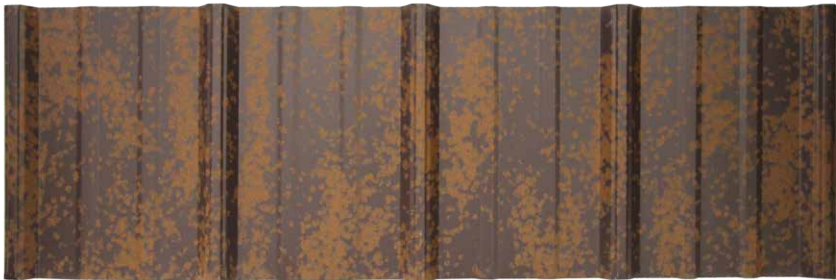

Natural Rust

Photographic rendering of Natural Rust on Nor-Clad Panel

THE BEAUTY OF NATURAL RUST WITH LONG LASTING PROTECTION

Natural Rust
Dura Tech x/

Achieving the beauty of a rusted roof can be affordable, durable, and beautiful. Natural Rust in our Dura Tech™ x/ premium paint system is now available in two additional metal panels, offering long lasting protection and beauty for any application.

Produced in 29 gauge out of Spokane, WA.
Please allow additional lead time for shipment to other service areas.

Representation of colors may vary due to printing limitations.
Sample color chips are available upon request.