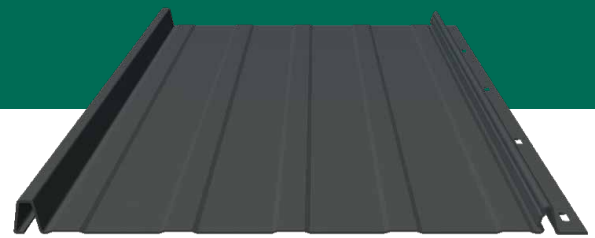

SKYLINE ROOFING®

Skyline Roofing®

Skyline Roofing panels feature the look of a standing seam panel with a concealed, through-fastener design. With clean lines and lasting performance, Skyline Roofing panels have long been a top choice for residential roofing.

FEATURES AND BENEFITS

- Less expensive to own over the life of the roof, lasting 2 to 3 times longer than asphalt shingles.
- Cool Dura Tech™ x/ colors reflect heat from the sun, keeping homes cooler and reducing energy costs.
- Limited lifetime warranty when used in residential applications.
- Subtle striations available on 12" and 16" panels.
- Building Code Approval Report: #ER-0309
- Product is UL Class A Fire Rated when installed in accordance with UL requirements.

Striated profiles produced in Salem, OR and available to all locations upon request.

Cool DURATECH XL

COOL Dura Tech™ xl keeps the heat out and the color brilliant.

- Superior color retention and resistance to chalk and fade.
- Dura Tech xl energy saving **COOL** colors reduce the demand for energy.

- A unique alternative to the traditional flat look.
- A shadow effect for added dimension.
- Reduced appearance of oil canning.

PRODUCT AVAILABILITY BY LOCATION

	Anchorage, AK	Sacramento, CA	Salem, OR		Spokane, WA
Skyline Roofing, 26 gauge	16"	16"	12"	16"	16"
Bare ZINCALUME® Plus	✓	✓		✓	✓
Chestnut Brown		✓	✓	✓	✓
Classic Brown		✓	✓	✓	✓
Cypress Green	✓		✓	✓	✓
Denali Green	✓	✓	✓	✓	✓
Everglade	✓	✓		✓	✓
Forest Green	✓	✓	✓	✓	✓
Light Stone		✓		✓	✓
Matte Black		✓		✓	✓
Old Zinc Gray	✓		✓	✓	✓
Rustic Red	✓	✓	✓	✓	✓
Slate Gray	✓	✓	✓	✓	✓
Tahoe Blue	✓	✓	✓	✓	✓
Taupe			✓		
Weathered Copper	✓	✓	✓	✓	✓
Winter White				✓	
Copper Penny† (Premium Color)	✓	✓		✓	✓
Natural Rust† (Premium Color - subject to upcharge)	✓	✓		✓	✓