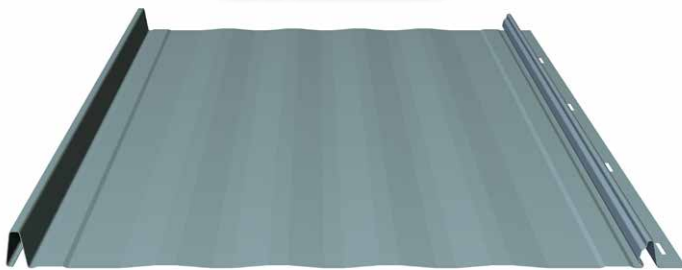

SKYLINE ROOFING®

Skyline Roofing®

Skyline Roofing panels feature the look of a standing seam panel with a concealed, through-fastener design. With clean lines and lasting performance, Skyline Roofing panels have long been a top choice for residential roofing.

Striated profiles produced in Salem, OR and available to all locations upon request.

Cool DURATECH XL

COOL Dura Tech™ xl keeps the heat out and the color brilliant.

- Superior color retention and resistance to chalk and fade.
- Dura Tech xl energy saving **COOL** colors reduce the demand for energy.

Premium Colors

**Striated Option
Now Available!**

Skyline Roofing® (Striated Option)
(Available Salem OR. Additional Lead Times May Apply)

Available in 12" and 16" striated options, offering building owners:

- A unique alternative to the traditional flat look.
- A shadow effect for added dimension.
- Reduced appearance of oil canning.

PRODUCT AVAILABILITY BY LOCATION

	Anchorage, AK	Sacramento, CA	Salem, OR		Spokane, WA
Skyline Roofing, 26 gauge	16"	16"	12"	16"	16"
Bare ZINCALUME® Plus	✓	✓		✓	✓
Chestnut Brown		✓	✓	✓	✓
Classic Brown		✓	✓	✓	✓
Cypress Green	✓		✓	✓	✓
Denali Green	✓	✓	✓	✓	✓
Everglade	✓	✓		✓	✓
Forest Green	✓	✓	✓	✓	✓
Light Stone		✓		✓	✓
Matte Black		✓		✓	✓
Old Zinc Gray	✓		✓	✓	✓
Rustic Red	✓	✓	✓	✓	✓
Slate Gray	✓	✓	✓	✓	✓
Tahoe Blue	✓	✓	✓	✓	✓
Taupe			✓		
Weathered Copper	✓	✓	✓	✓	✓
Winter White				✓	
Copper Penny† (Premium Color)	✓	✓		✓	✓
Natural Rust† (Premium Color - subject to upcharge)	✓	✓		✓	✓