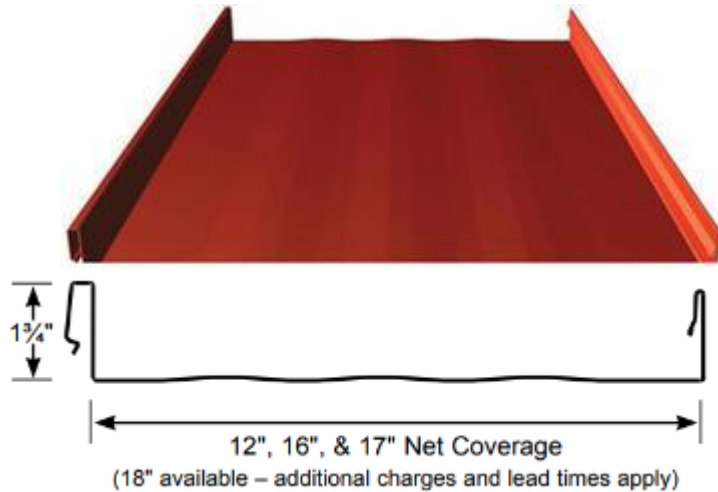

Performance-rated, premium standing seam metal roof panel ideal for residential and commercial applications.

- 12", 16", 17" & 18" coverages in 24 & 22 ga colors.
- Subtle striations available for 16", 17" & 18" sizes.
- Snap-together design – no field seaming required.