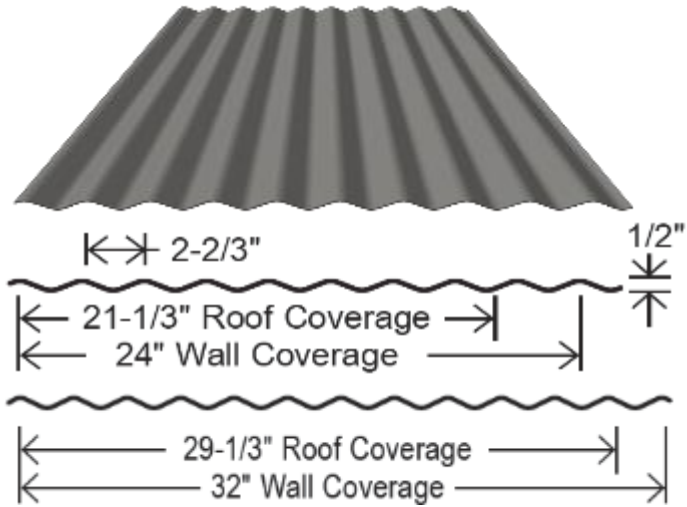

CORRUGATED METAL ROOFING & SIDING

2 1/2" Corrugated

Exposed fastener panel with 1/2" deep corrugations offered in 29 & 26ga colors.

This panel is a top choice for projects ranging from country to modern design.

[Click here to see more 2 1/2" Corrugated details](#)