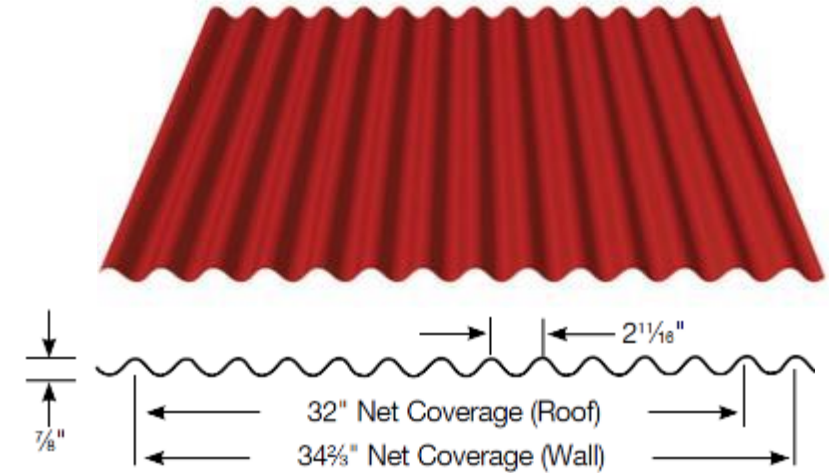

Nu-Wave Corrugated®

Exposed fastener panel with 7/8" deep corrugations offered in 26, 24, & 22ga colors.

This classic corrugated panel is suited for a variety of roofing and siding applications.

[Click here to see more Nu-Wave Corrugated details](#)