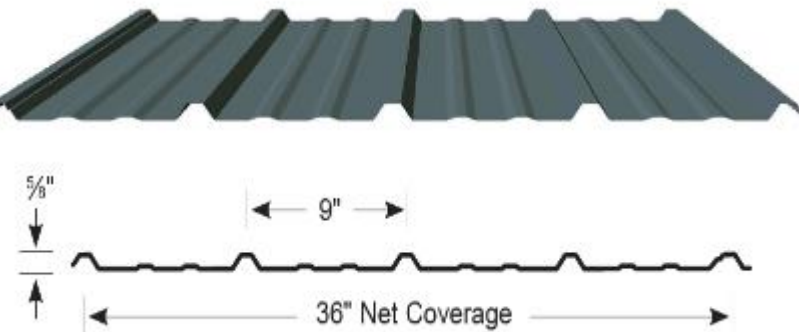

Available in 26, 24 & 22ga colors and paint systems.

[Click here to see more PBR Panel details](#)

Strata Rib®

Strata Rib features a 3/4" reinforced major rib which provides added strength and durability.

Both are 36" exposed fastener panels available in 29 and 26ga colors.

Nor-Clad®

Nor-Clad is an industry-standard panel that can help save time and money with its ease of installation.

[Click here to see more Strata Rib details](#)