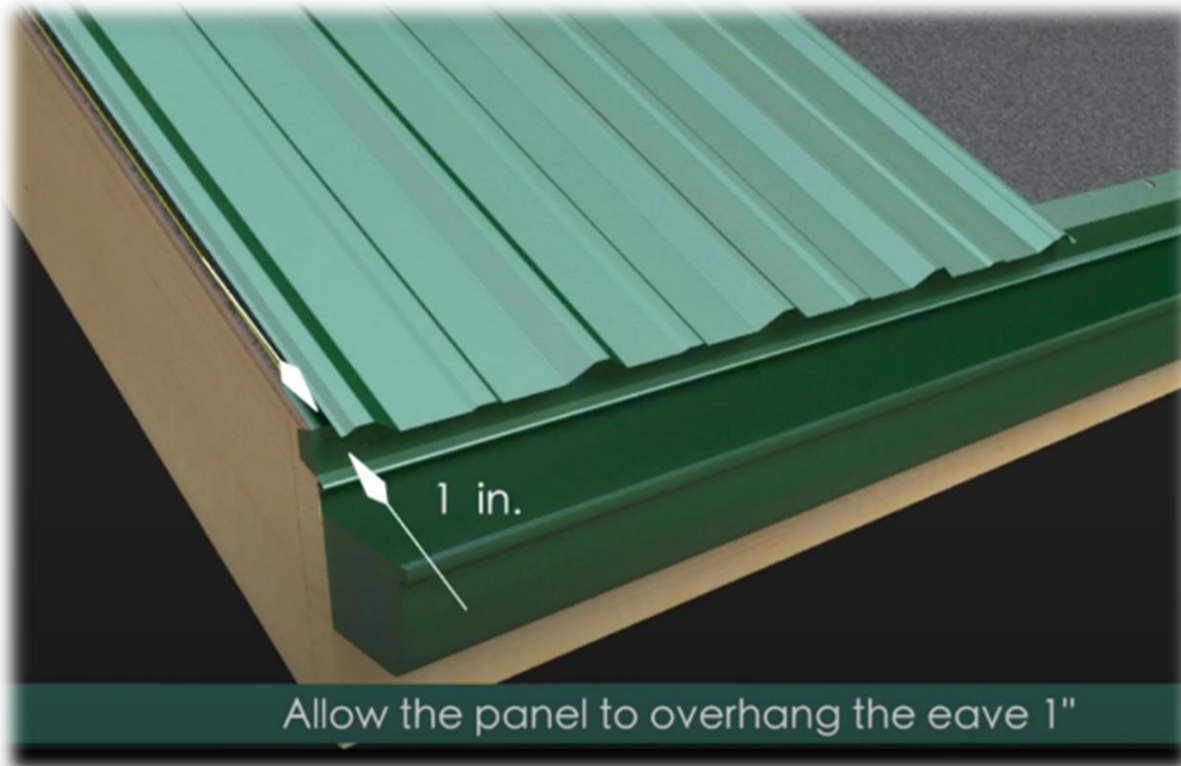

EXPOSED FASTENER INSTALLATION

Minimum slope is 3:12 pitch. Minimum 30 lb. felt required.