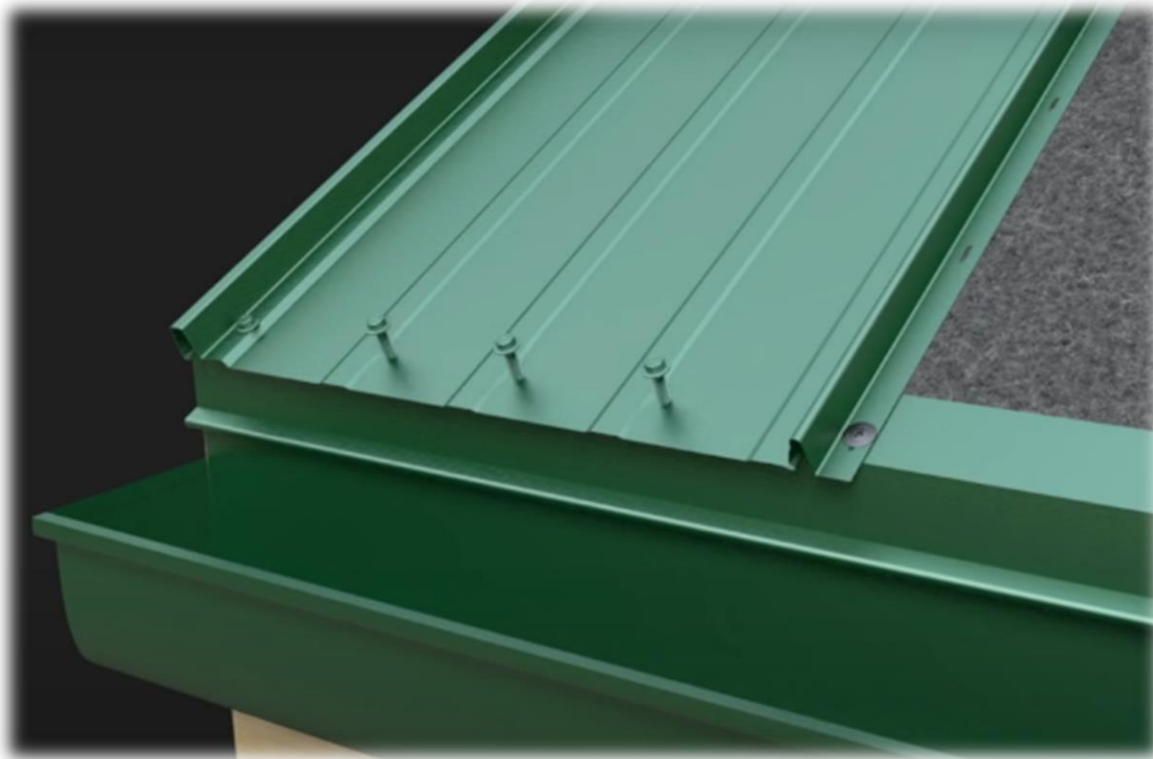

7. INSTALLATION RESOURCES

Minimum slope is 3:12 pitch. Minimum 30 lb. felt required.

Fastener Selection

FASTENER#	DESCRIPTION
1.	 No. 8 x 1" Modified Truss Head Wood Screw
2.	 No. 12 x 3/4" Stitch Screw
3.	 No. 14 x 1" Metal-Wood
4.	 STST-42 Stainless Steel Rivet 1/8" x 1/8"
5.	 No. 10-12 x 1" Pancake Head Wood Screw