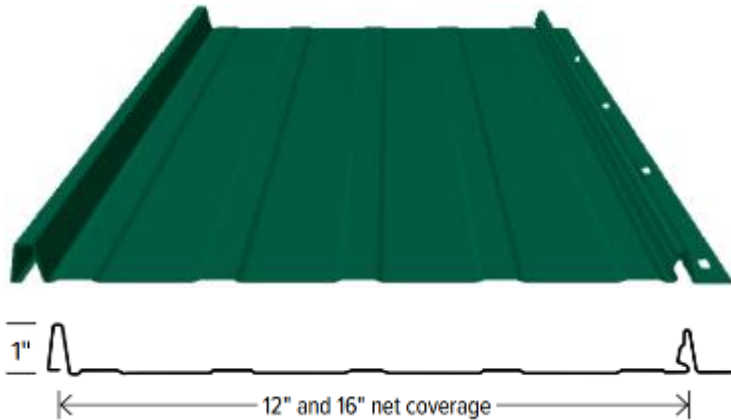

2. METAL PANELS OFFERED

SKYLINE ROOFING® AND SKYLINE ROOFING® HP

Standard Ribbed

Striated

Classic standing seam metal roof panel with concealed fastener design. The perfect choice for new residential construction or remodels.