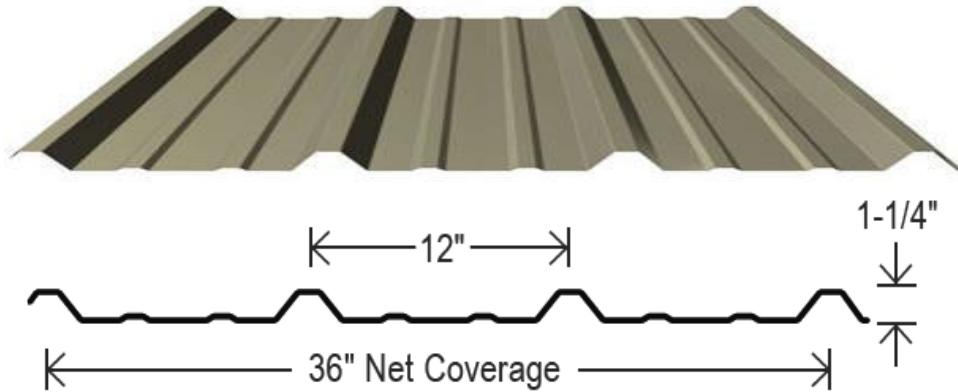

PBR PANEL

Ideal for pre-engineered metal, post-frame, and agricultural buildings.

PBR Panel offers a unique, yet flexible design when combined with other building materials and is perfect for use in buildings for livestock and animal confinement.

Available in 26, 24 & 22ga colors and paint systems.