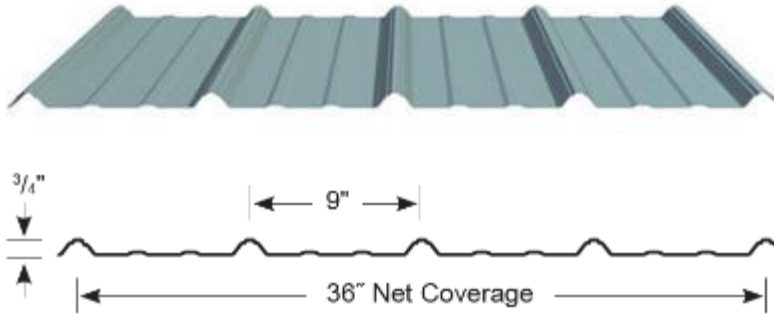

Strata Rib®

Strata Rib features a 3/4" reinforced major rib which provides added strength and durability.