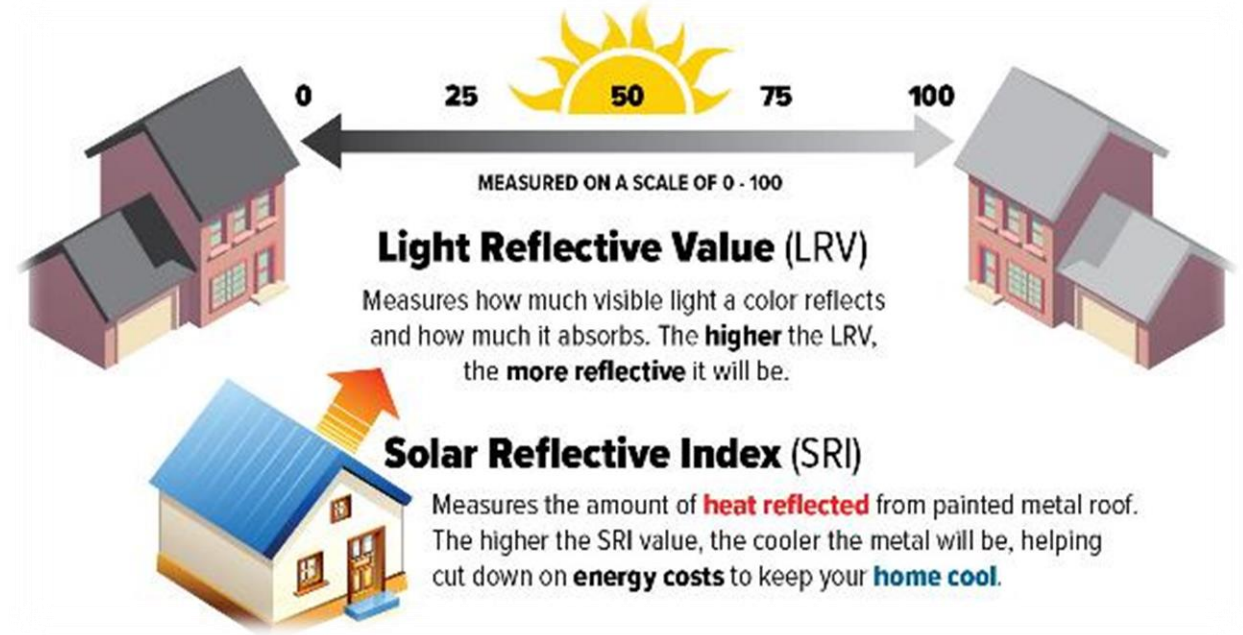

Not every panel is available in every color.
 Refer to the Color Chart Matrix or Interactive Color Chart on the website.

All colors are listed with the Cool Roof Rating Council (CRRC), and the solar performance data aids in meeting sustainability targets.