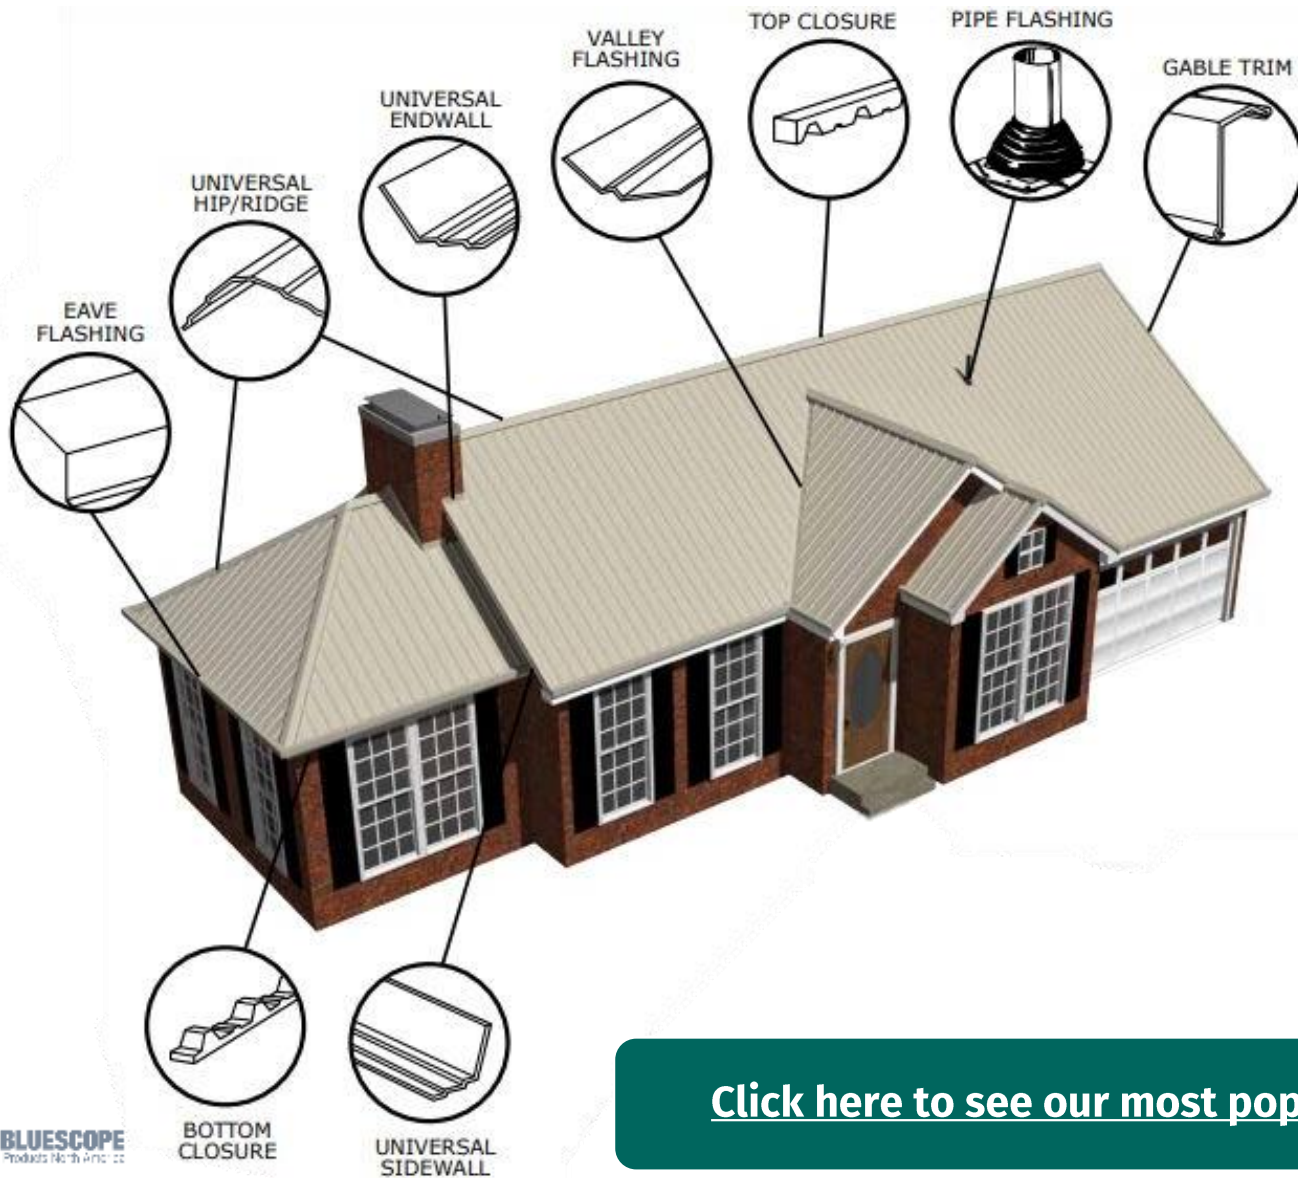

Available in a 24" (Delta Rib) or 36" (Delta Rib III) coverages.

[Click here to see more Delta Rib details](#)

[Click here to see more Delta Rib III details](#)

3. TRIMS, FLASHINGS & ACCESSORIES

TRIMS & FLASHINGS