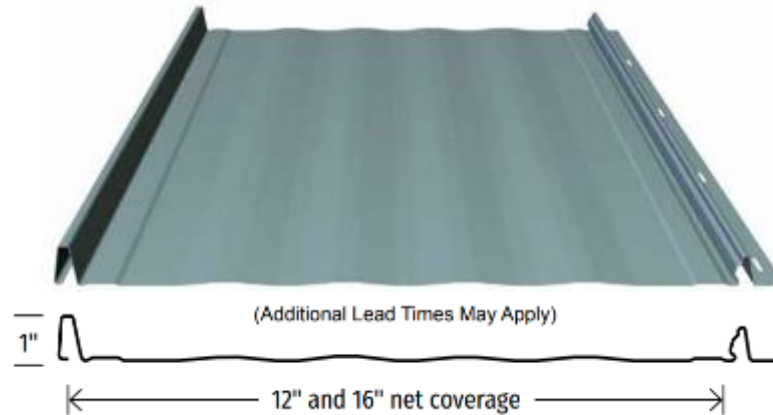

2. METAL PANELS OFFERED

SKYLINE ROOFING® AND SKYLINE ROOFING® HP

Standard Ribbed

Striated

Classic standing seam metal roof panel with concealed fastener design. The perfect choice for new residential construction or remodels.

Available in 12" or 16" coverages in 26ga colors.

Skyline Roofing *hp* is a 24ga high-performance panel available only in a 16" coverage and 24ga premium colors.

[Click here to see more Skyline Roofing details](#)