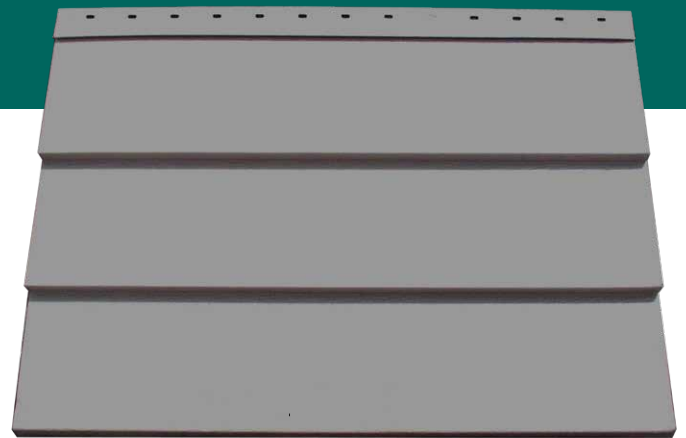

TRILAP® STEEL SIDING

TriLap® Steel Siding

TriLap® Steel Siding is a concealed fastener steel siding panel with the appearance of three wide-lapped boards. This long-lasting and durable panel is recommended for residential and light commercial developments.

FEATURES AND BENEFITS

- 16" coverage siding panel.
- Wall Installation: Horizontal
- 26ga available as standard in our Dura Tech xI colors and ZINCALUME® Plus.
- Red Cedar Woodgrain print is available as a standard color option in 26ga.
- Standard flashing colors available.
- 16" coverage means fewer panels and less labor to install.
- Limited Lifetime Warranty for residential applications.
- Custom manufactured panel lengths: 6'-0" to 46'-0".