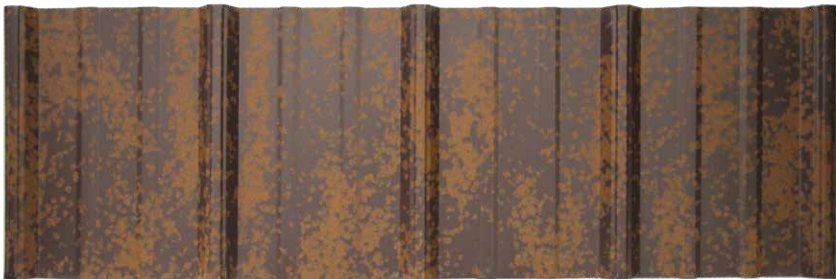

Natural Rust

Photographic rendering of Natural Rust on Nor-Clad Panel

THE BEAUTY OF NATURAL RUST WITH LONG LASTING PROTECTION

Natural Rust
Dura Tech *xl print*

Inspired by the beauty of nature, without rust run-off compromising the surrounding structures, sidewalks, and other surfaces. Our new **Natural Rust** print makes achieving a rustic design affordable, while offering long-lasting beauty and protection.

Available in our Dura Tech™ *xl print* premium paint system.

Natural Rust is available to all service areas but not produced at all sites, please inquire on lead times.

Representation of colors may vary due to printing limitations.

Sample color chips are available upon request.

Available in the following profiles:

Nor-Clad®

Strata Rib®

2½" Corrugated

16" Skyline Roofing®

Nu-Wave® Corrugated

Klondike® Siding