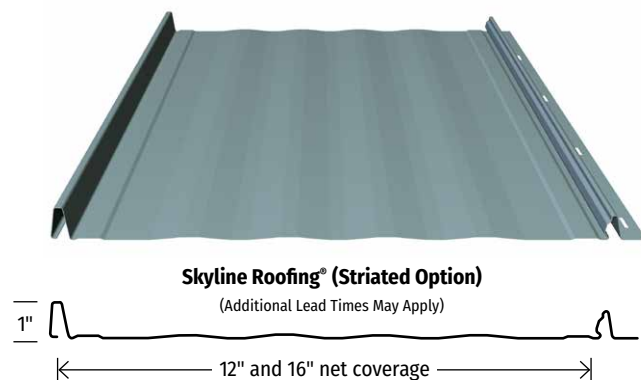

## Skyline Roofing®

STANDING BY OUR PRODUCTS  
AND WARRANTIES FOR OVER 50 YEARS

Skyline Roofing features the look of a standing seam metal panel with a concealed fastener design. With clean lines and lasting performance, Skyline Roofing panels have long been a top choice for residential roofing.

### FEATURES AND BENEFITS

- 12" and 16" coverage roof panel.
- Minimum recommended slope 3:12.
- Available in 26ga Dura Tech™ xl colors and the 16" panel is also available in ZINCALUME® Plus and Natural Rust.
- Limited Lifetime Warranty for residential applications.
- Custom manufactured panel lengths: 4'-0" to up to 50'-0".
- Subtle striations available - Additional lead times may apply.
- Snap-together panel, no field seaming required.
- Testing: ASTM E1592 (wind uplift) All testing performed by accredited third-party.
- Roof assemblies Class A Fire Rated when installed on non-combustible deck or framing per IBC, IRC or when installed in accordance to UL listings (UL790).
- Class 4 Impact (Hail) Resistance rated per UL 2218.
- Panel evaluated by accredited third party. All structural performance data is contained within Building Code Approval Report: IAPMO-UES #ER-0309.