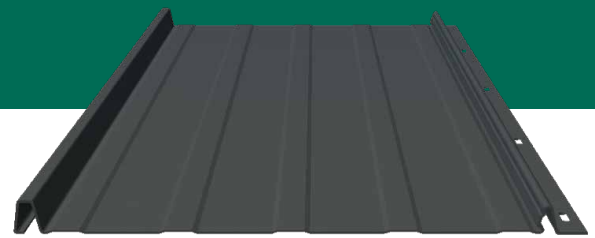

## Skyline Roofing®

*Skyline Roofing panels feature the look of a standing seam panel with a concealed, through-fastener design. With clean lines and lasting performance, Skyline Roofing panels have long been a top choice for residential roofing.*

### FEATURES AND BENEFITS

- Less expensive to own over the life of the roof, lasting 2 to 3 times longer than asphalt shingles.
- Cool Dura Tech™ x/ colors reflect heat from the sun, keeping homes cooler and reducing energy costs.
- Limited lifetime warranty when used in residential applications.
- Subtle striations available on 12" and 16" panels.
- Building Code Approval Report: #ER-0309
- Product is UL Class A Fire Rated when installed in accordance with UL requirements.

### Oil Canning

All flat metal surfaces can display waviness commonly referred to as "oil canning." "Oil canning" is an inherent characteristic of steel products, not a defect, and therefore is not a cause for panel rejection.

### Skyline Roofing® (Striated Option)

(Available Salem OR. Additional Lead Times May Apply)

Available in 12" and 16" striated options, offering building owners:

- A unique alternative to the traditional flat look.
- A shadow effect for added dimension.
- Reduced appearance of oil canning.