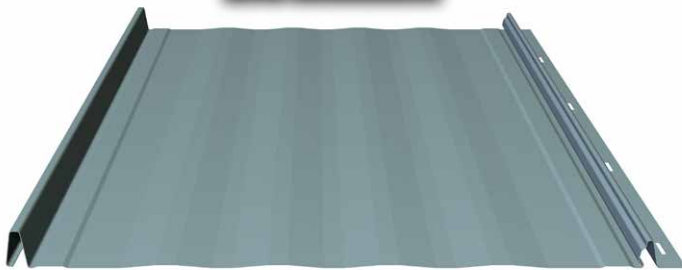

### NOTES AND COLOR CHART KEY

Not all colors and profiles are available at all locations. All 12" Skyline Roofing colors are manufactured in Salem, OR and available to all locations upon request.

† Please note these colors are batch sensitive (may have color variation) and are directional in nature. Different batches are not to be mixed on projects. We recommend that you request a sample of current stocked material to review actual color before ordering to ensure color accuracy. We are not responsible for color variations.

### Oil Canning

All flat metal surfaces can display waviness commonly referred to as "oil canning." "Oil canning" is an inherent characteristic of steel products, not a defect, and therefore is not a cause for panel rejection.

### Skyline Roofing® (Striated Option)

(Available Salem OR. Additional Lead Times May Apply)

Available in 12" and 16" striated options, offering building owners:

- A unique alternative to the traditional flat look.
- A shadow effect for added dimension.
- Reduced appearance of oil canning.