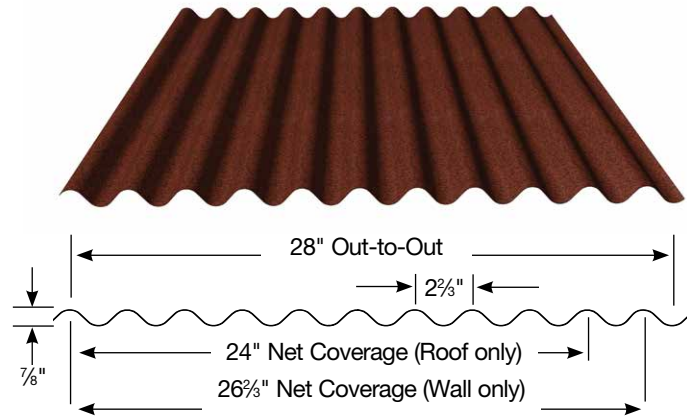

# COUNTRY RUSTIC CORRUGATED

## THE AGED RUSTIC FINISH WITH THE LIFETIME SECURITY OF OUR PAINT SYSTEM

*Country Rustic Corrugated panel is a multi-functional 26 gauge steel panel used in roof or wall applications. The unique, two-color print pattern paint system provides the immediate look of a naturally rusted panel.*

### FEATURES AND BENEFITS

- Deep corrugation creates a bold shadow effect, highly desired by designers.
- Featuring a limited lifetime warranty when used in residential applications.
- Standard flashings and accessories available for a variety of roof and wall details.