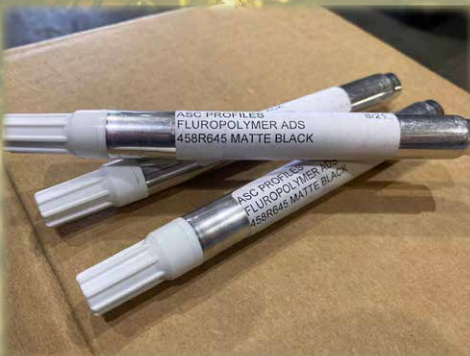

2 1/2" Corrugated

Deck your halls with ease!
Valleys in panels are
perfect for nesting lights!

Nu-Wave® Corrugated

Nu-Wave® Corrugated in Old Town Gray

2 1/2" Corrugated in ZINCALUME® & Matte Black

Gift Like a Pro