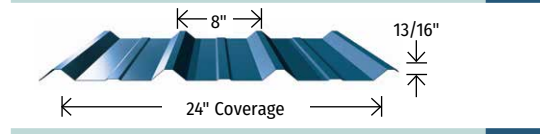

Strata Rib®

Nor-Clad®

Delta Rib™ III

Delta Rib™

2½" Corrugated

Wider panel available. 29-1/3" roof coverage and 32" wall coverage. See matrix for color options.

Nu-Wave® Corrugated

PBR Panel