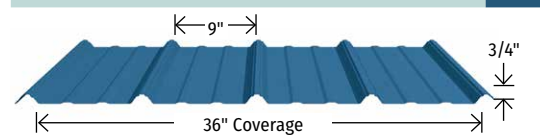

PRODUCTS **COLOR KEY**

Strata Rib®