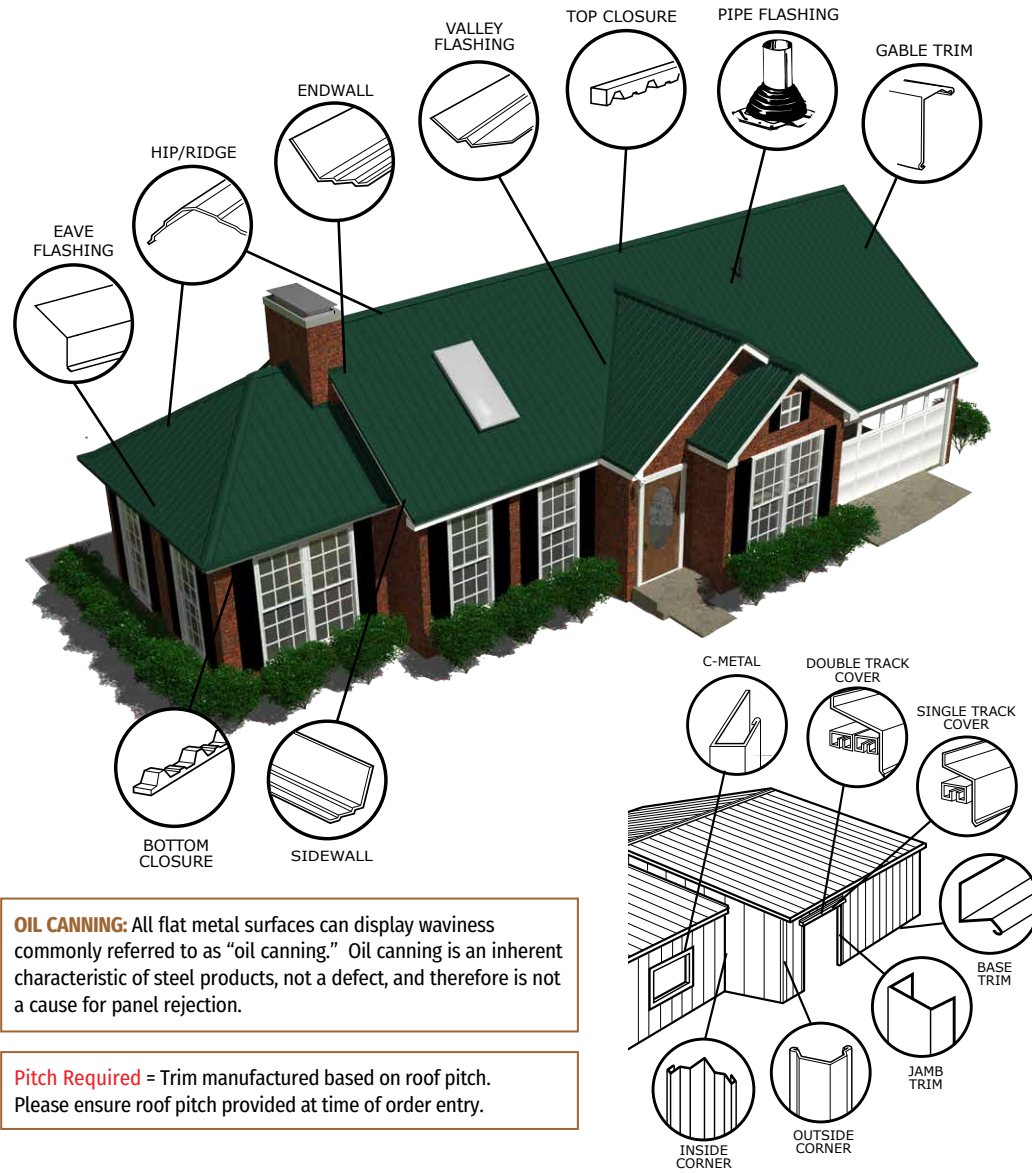

FLASHING LOCATIONS

ASC Building Products recommends all properly installed roofs include flashings. Visit www.ascbp.com for a full list of trims, flashings, installation guides and product details.

OIL CANNING: All flat metal surfaces can display waviness commonly referred to as "oil canning." Oil canning is an inherent characteristic of steel products, not a defect, and therefore is not a cause for panel rejection.

Pitch Required = Trim manufactured based on roof pitch. Please ensure roof pitch provided at time of order entry.

INSTALLATION GUIDES & RESOURCES

This tri-fold is meant to display the most common trims and flashings but is not all inclusive. Scan the QR code to access all of our installation guides and resources, which contain a full list of metal roof flashing, trims & accessories.