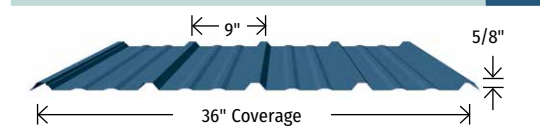

PRODUCTS **COLOR KEY**

Strata Rib®

Nor-Clad®

Delta Rib™ III

Delta Rib™

2½" Corrugated

Wider panel available. 29-1/3" roof coverage and 32" wall coverage. See matrix for color options.

Nu-Wave® Corrugated

PBR Panel

Skyline Roofing®

Available as ribbed or striated panel. Ribbed shown here.

Design Span® hp

Available as flat or striated panel. Striated shown here.

COMMON TRIMS AND FLASHINGS

See product installation guides for full list of options at www.ascbp.com.

B1 Base Trim	C1 7/8" C-Metal	E1 Eave	E2 Eave	E3 Eave	E4 Eave	E5 Eave

ER1 Residential 3" Eave	ER2 Residential 4" Eave	EW1 Endwall	EW2 Residential Endwall	EW17 Vented Endwall	G1 Gable	G3 Gable	G4 Residential Gable	G18 Chalet Gable	IC1 Inside Corner

IC2 Inside Corner	OC1 Outside Corner	OC2 Outside Corner	PB3 Pitch Break (High-Low)	PB4 Pitch Break (Low-High)	PF2 Peak Flashing	PF3 Vented Peak	R1 Ridge	R2 Vented Ridge

R3 Standard Ridge	R4 Residential Ridge	SW1 Sidewall	SW2 Residential Sidewall	TC1 Single Track Cover	TC2 Single Track Cover	TC3 Double Track Cover	V1 W-Valley	V2 Residential Valley

B16 Base Trim	C16 C Trim	E16 Narrow Eave	E17 Wide Eave	E18 Snow Eave	E19 Nosed Eave	E21 Nosed Eave	E22 Nosed Eave	EW16 Endwall

EW17 Vented Endwall	G5 Adjustable Gable	G16 Narrow Gable	G17 Standard Gable	G18 Chalet Gable	PF16 Peak Flashing	PF18 Vented Peak	R16 Hip/Ridge	R17 Vented Ridge

R18 Narrow Ridge	SS1 Starter Strip	SW16 Sidewall	SW17 Sidewall	SW18 Sidewall	TR16 Transition (High-Low)	TR17 Transition (Low-High)	V16 Valley	Z17 Solid Zee Closure	Z18 Perforated Zee

AL41 Angle Cleat	B41 Drip Flashing	CF41 Counter Flashing	G41 Gable	L41 Closure	OL41 Offset Cleat	R41 Ridge

24ga - 22ga PVDF colors available for PBR Panel, Skyline Roofing *hp* and Design Span *hp*. See ascbp.com for color chart.