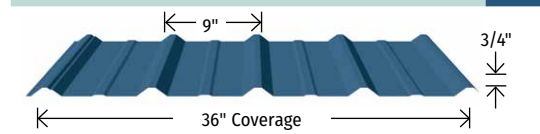

Strata Rib®

Nor-Clad®

Delta Rib™ III

Delta Rib™

2½" Corrugated

Wider panel available. 29-1/3" roof coverage and 32" wall coverage. See matrix for color options.

Nu-Wave® Corrugated

PBR Panel