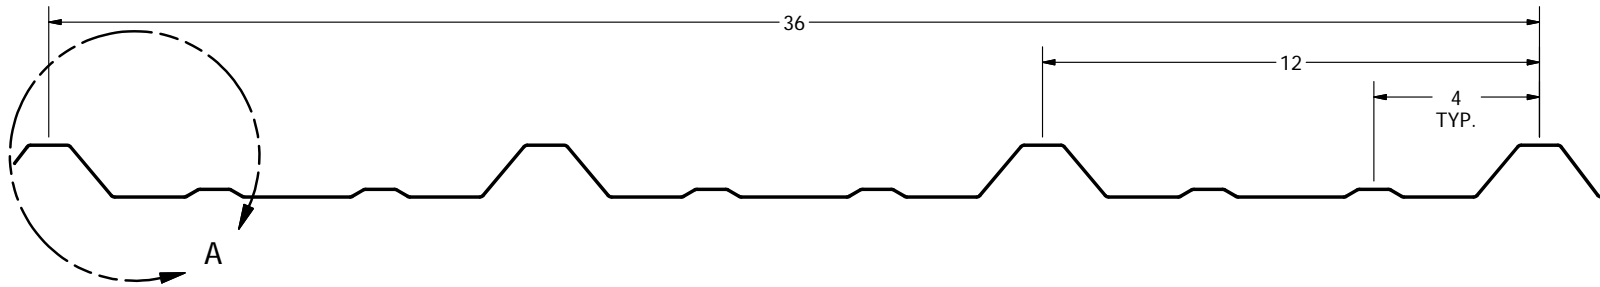

DETAIL A

 2110 Enterprise Blvd. West Sacramento, CA 95691-3428 USA	SCALE	---	TITLE / PART NAME		
	DRAWN	B.GOUGH	PBR Panel (Sales Print)		
	DATE	9/4/2013	PROJECT / PRODUCT LINE		
	CHECKED		PART I.D.	REVISION	SHEET
	DATE		PBR Panel	-	1 OF 1