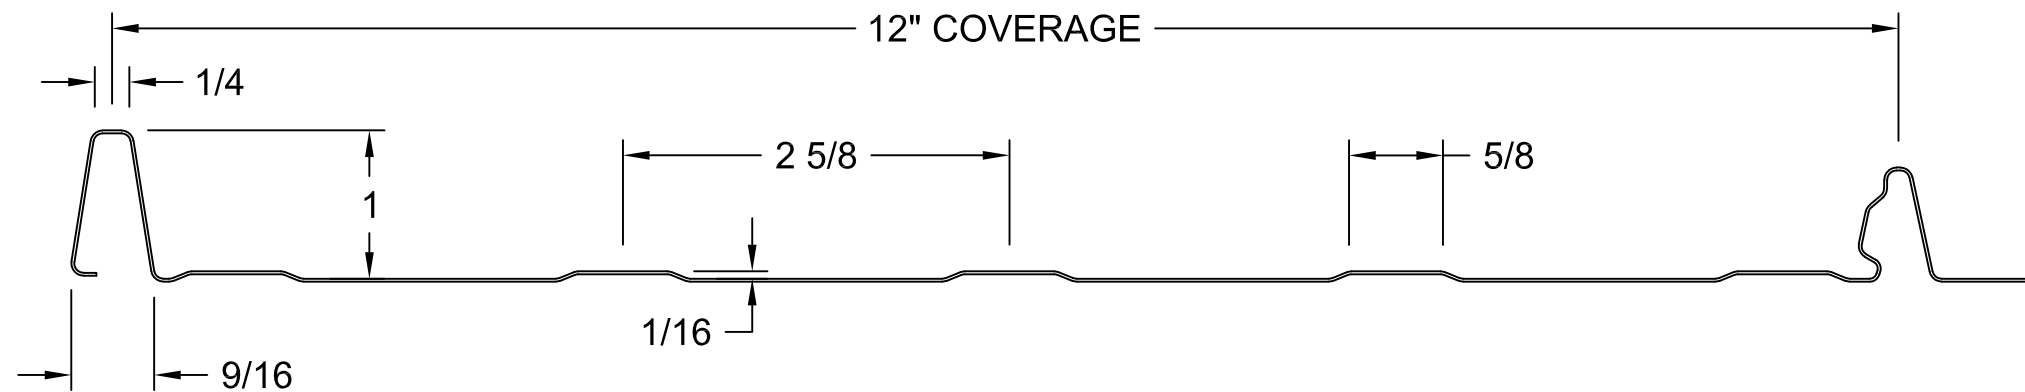

SKYLINE ROOFING: 16"

SKYLINE ROOFING: 12"

PRODUCT: SKYLINE ROOFING
FOR:

NAME:		
DATE: 9/16/22		
SCALE: NTS		
CHECKED: ---		
REV	DATE	BY
-	9/16/22	BG

DWG: SALES PRINT
SHEET: 1 OF 1

NOTE: DIMENSIONS APPROXIMATE