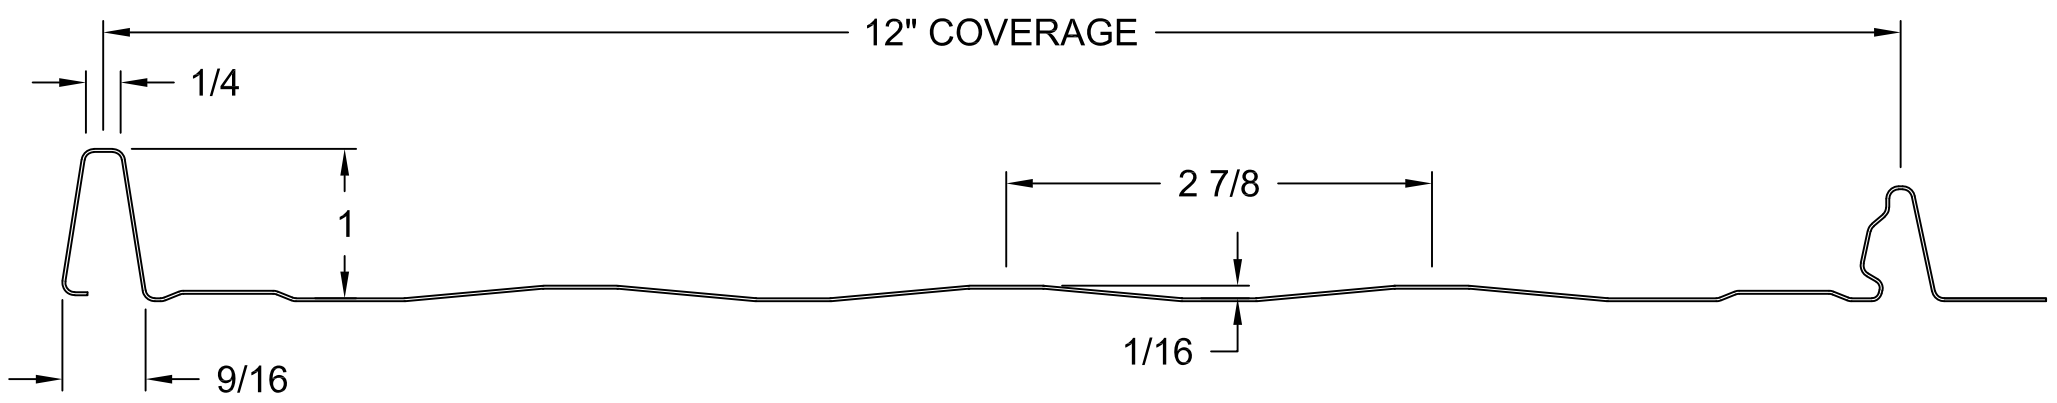

SKYLINE ROOFING: 16" STRIATED

SKYLINE ROOFING: 12" STRIATED

PRODUCT: SKYLINE ROOFING: STRIATED
FOR:

NAME:		
DATE: 9/16/22		
SCALE: NTS		
CHECKED: ---		
REV	DATE	BY
-	9/16/22	BG

DWG: SALES PRINT
SHEET: 1 OF 1

NOTE: DIMENSIONS APPROXIMATE